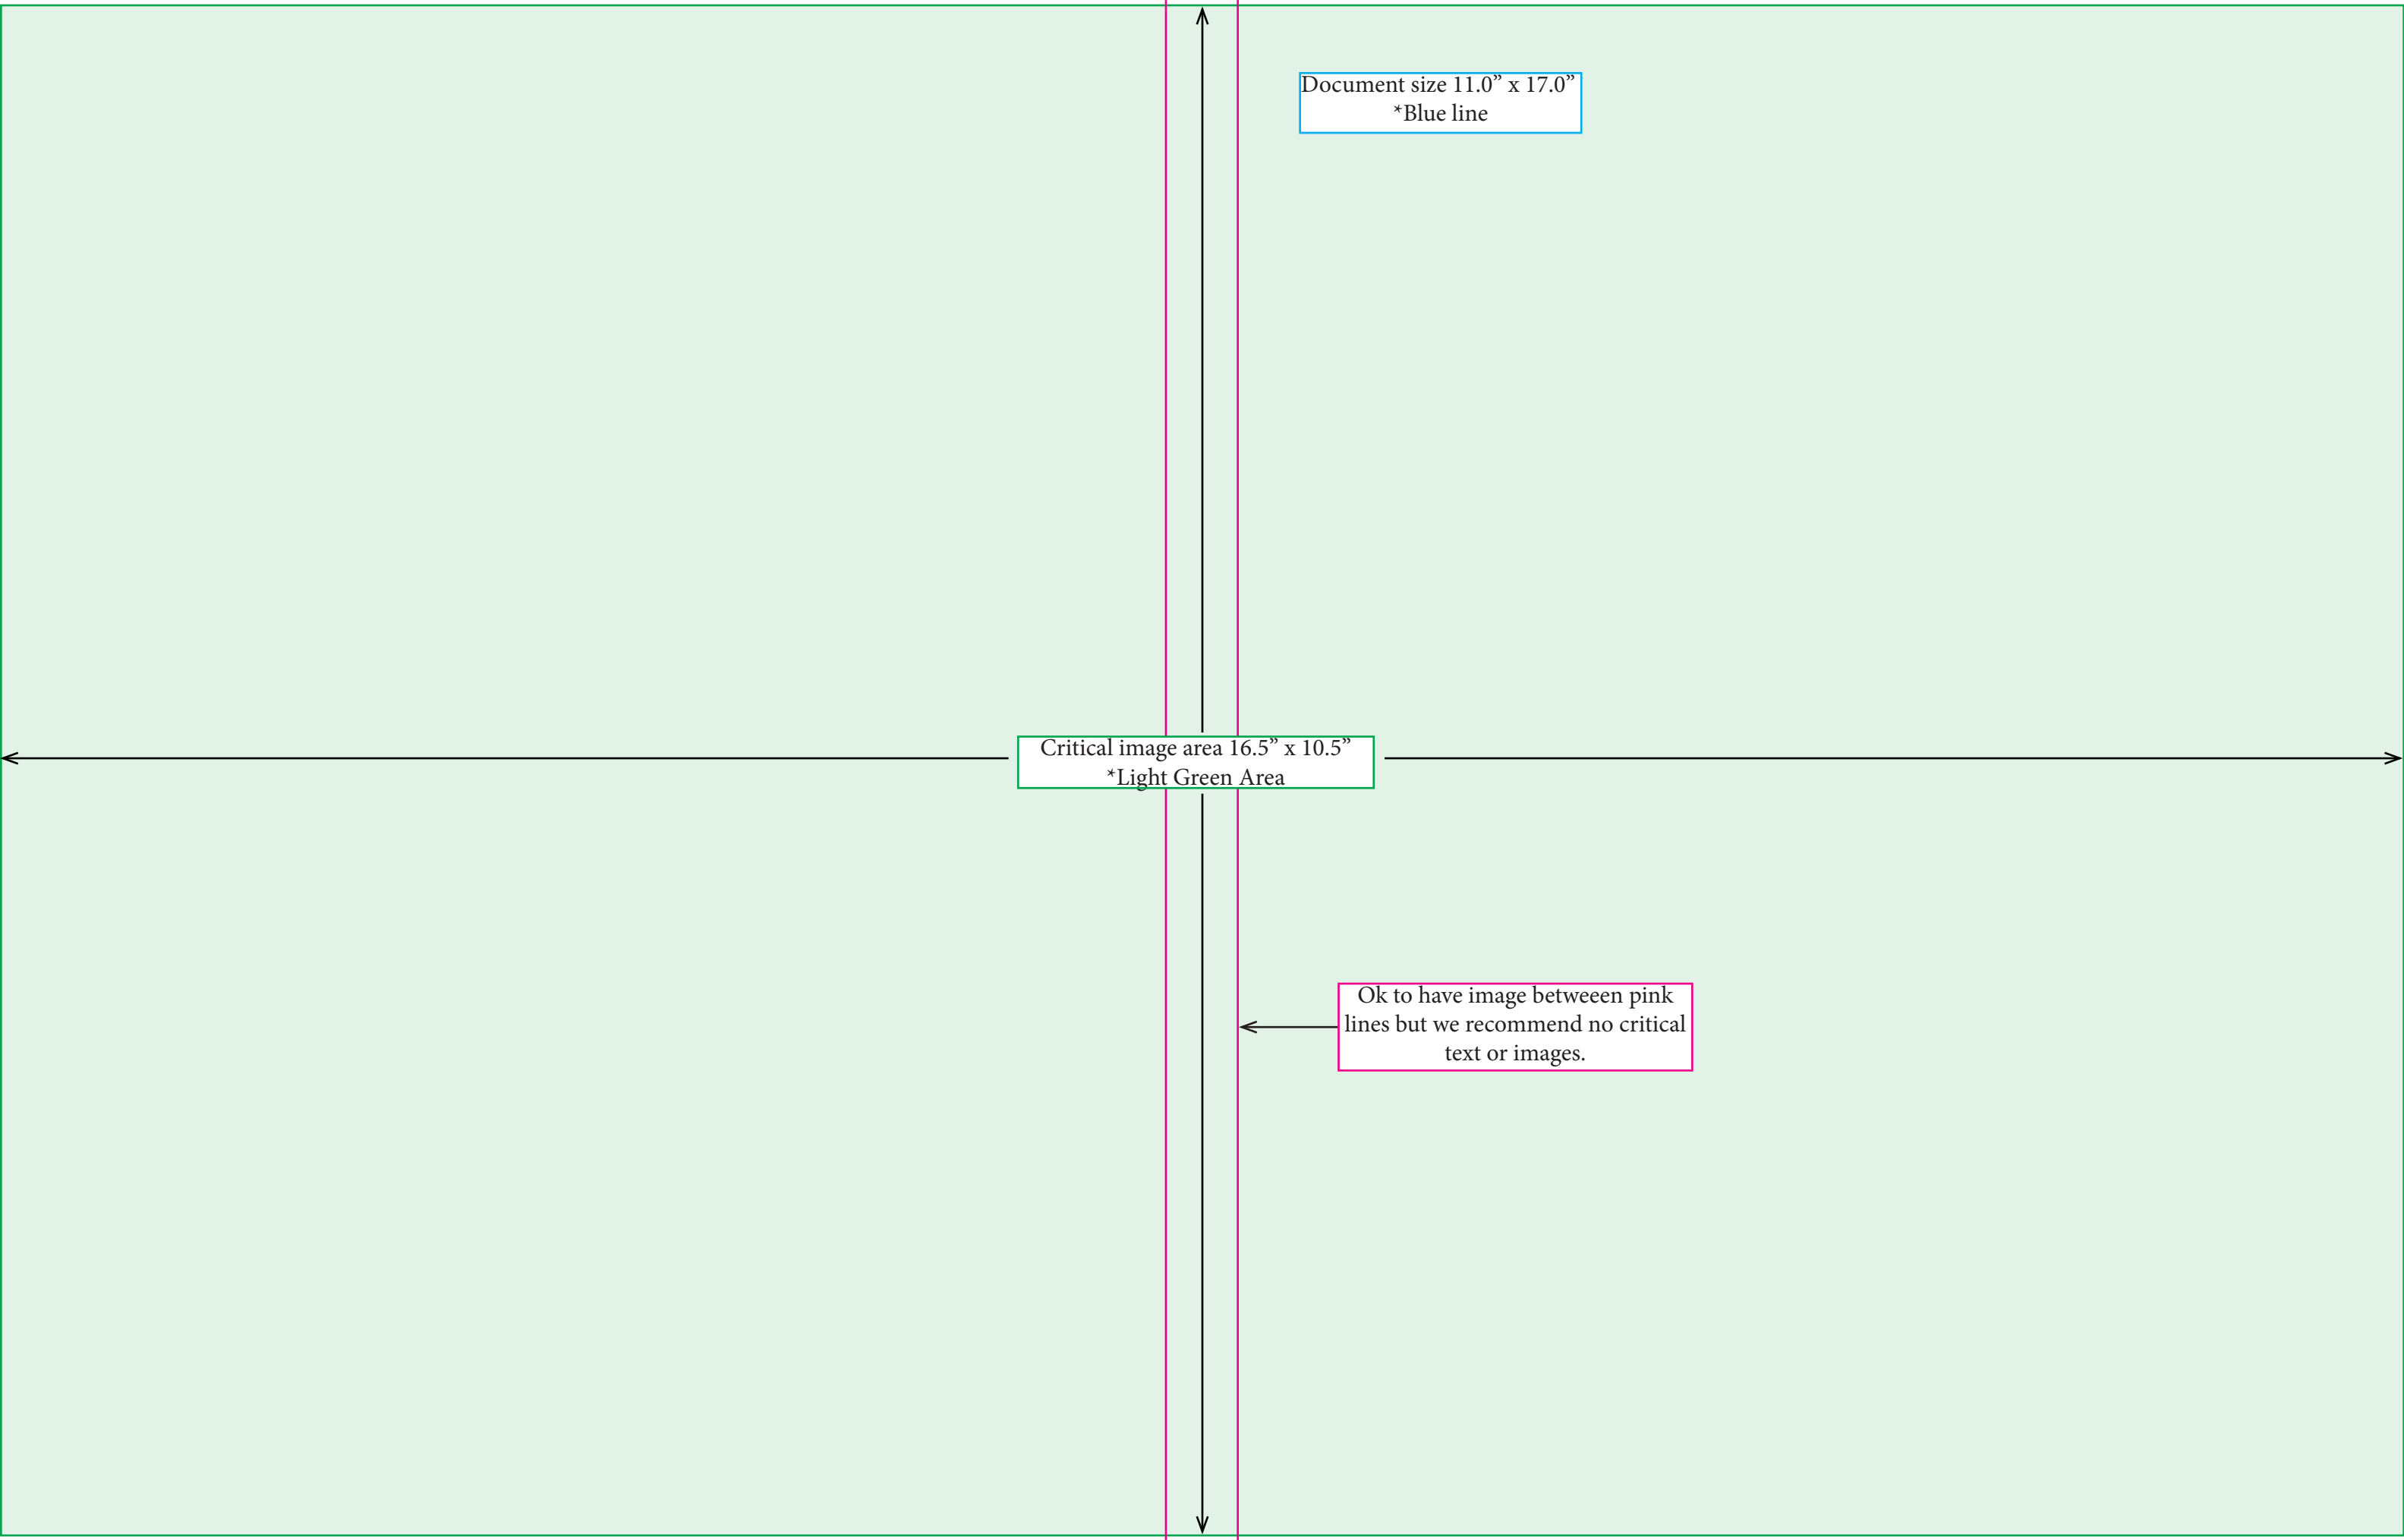

Leave 1/4" White Margin on all sides

Leave 1/4" White Margin on all sides

Document size 11.0" x 17.0"
*Blue line

Critical image area 16.5" x 10.5"
*Light Green Area

Ok to have image between pink lines but we recommend no critical text or images.

Leave 1/4" White Margin on all sides

Leave 1/4" White Margin on all sides

Leave 1/4" White Margin on all sides

Leave 1/4" White Margin on all sides

Document size 11.0" x 17.0"
*Blue line

Critical image area 16.5" x 10.5"
*Light Green Area

Ok to have image between pink lines but we recommend no critical text or images.

Leave 1/4" White Margin on all sides

Leave 1/4" White Margin on all sides