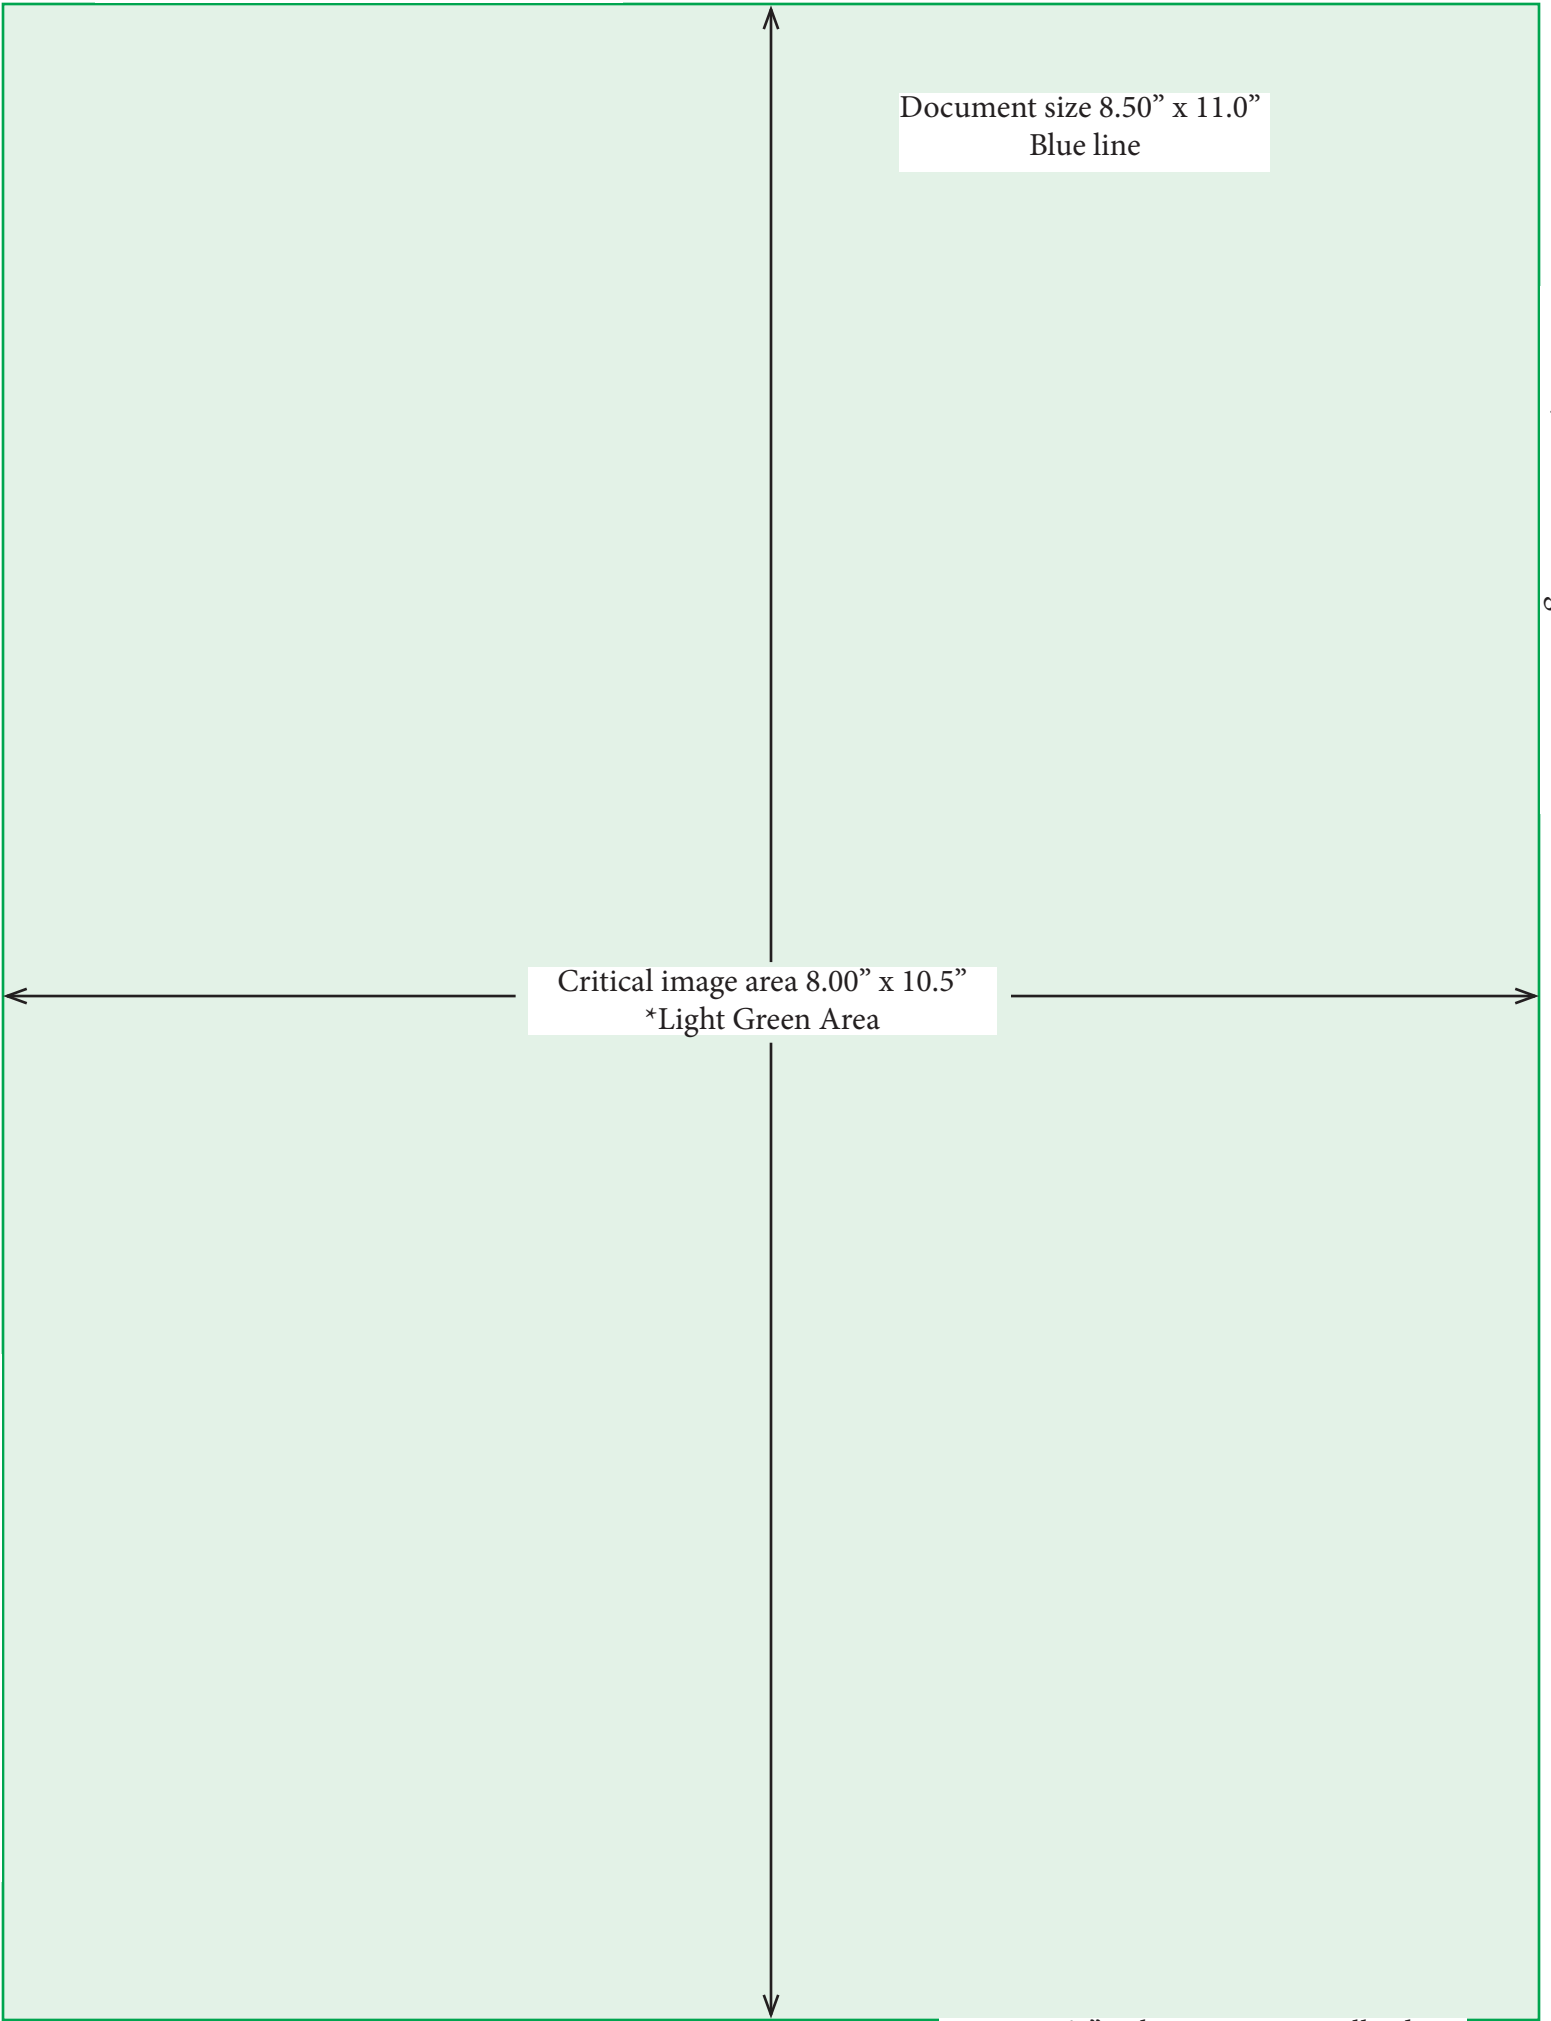

Leave 1/4" White Margin on all sides

Document size 8.50" x 11.0"
Blue line

Leave 1/4" White Margin on all sides

Critical image area 8.00" x 10.5"
*Light Green Area

Leave 1/4" White Margin on all sides

Leave 1/4" White Margin on all sides